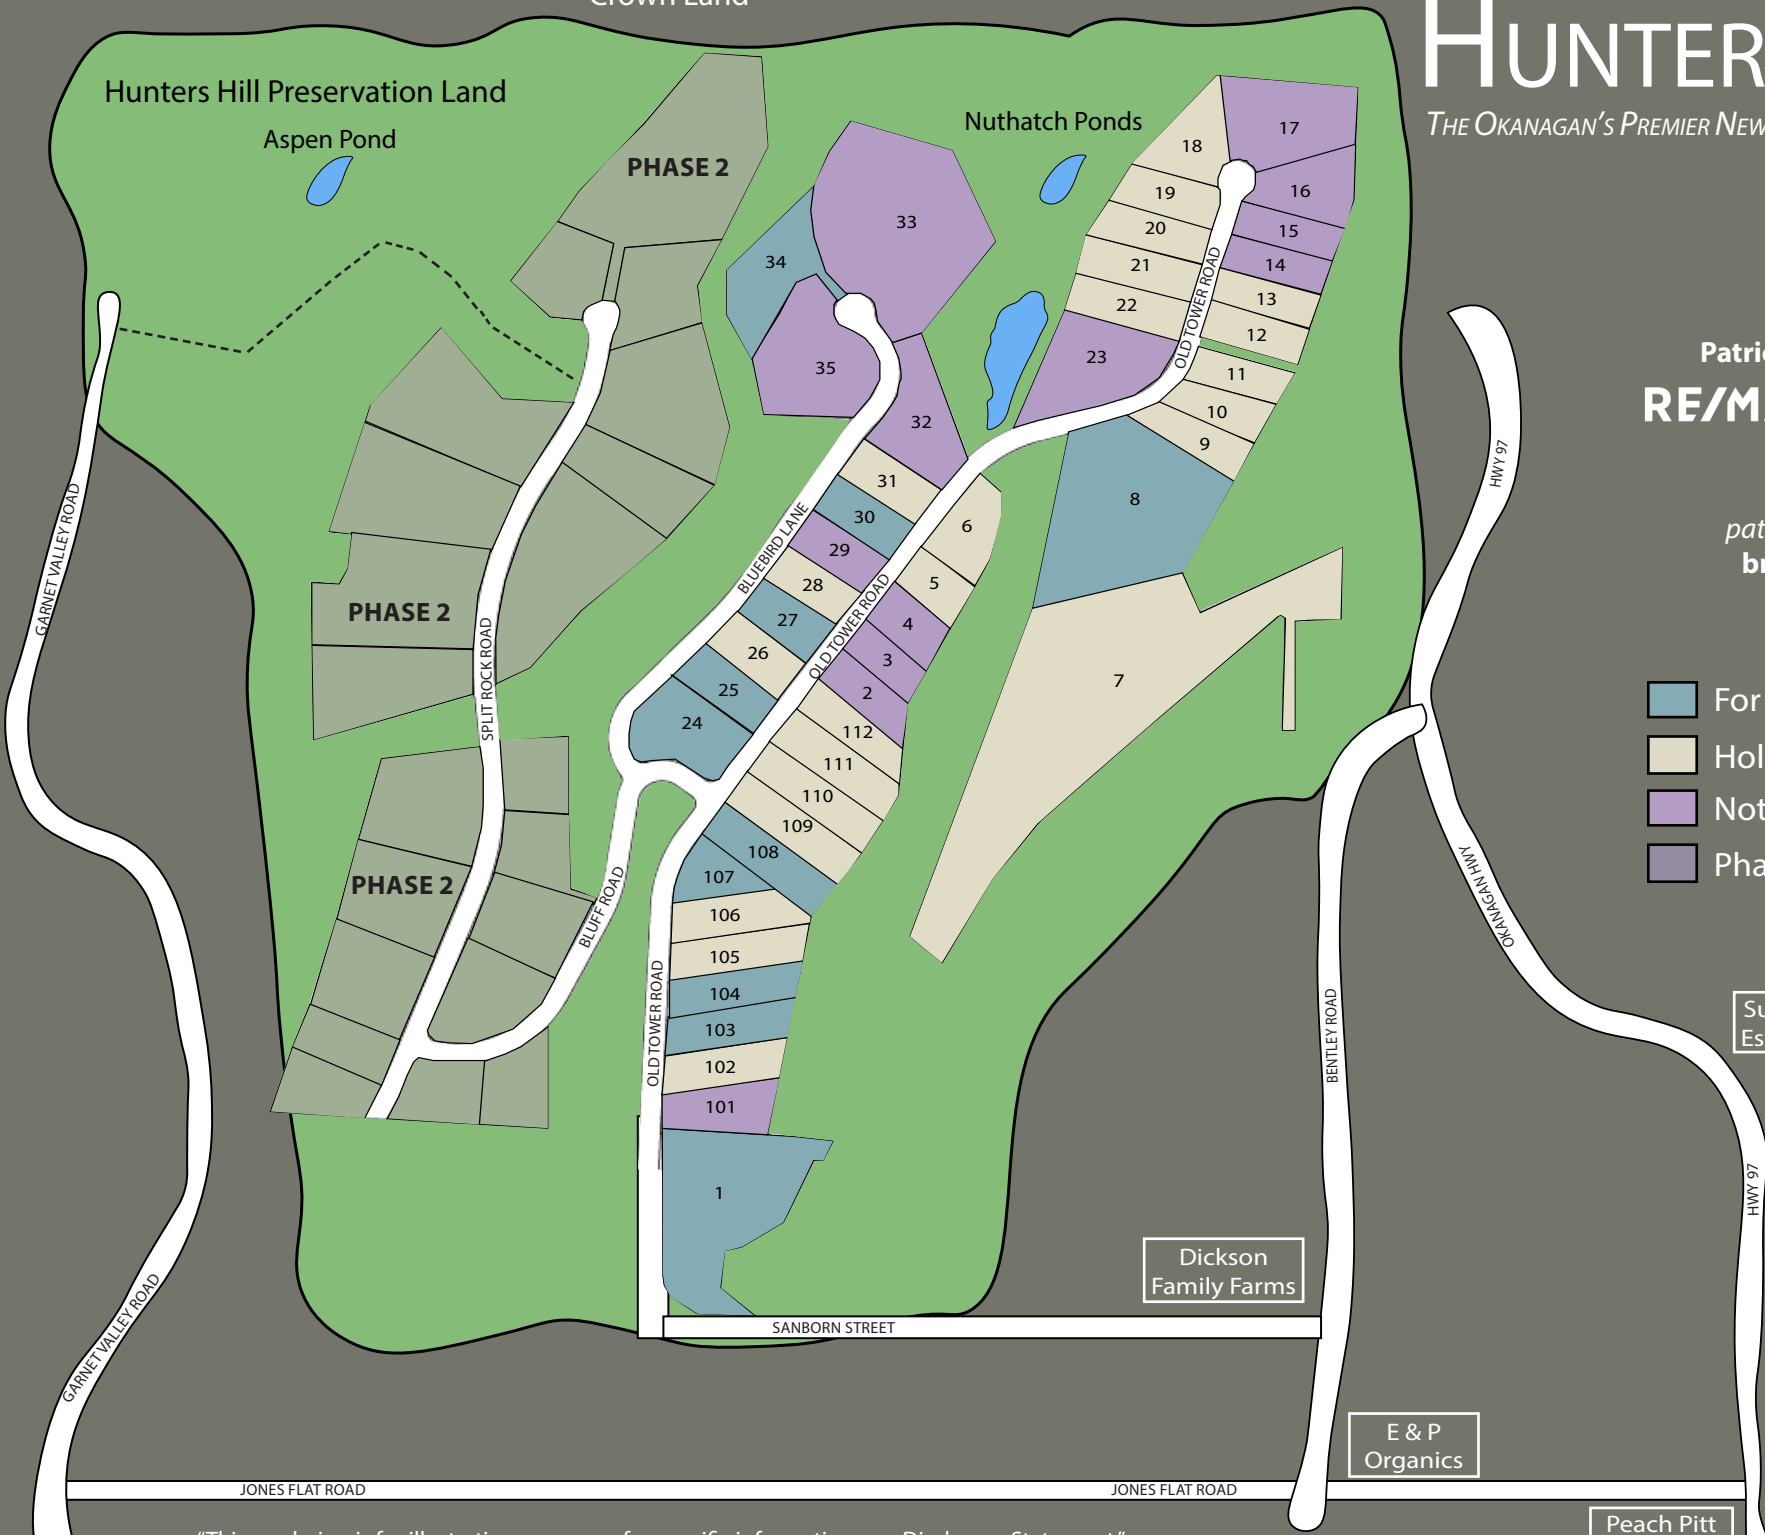

Crown Land

HUNTERS HILL

THE OKANAGAN'S PREMIER NEW HOUSING DEVELOPMENT,
SUMMERLAND BC.

SITE PLAN

Marketed by
Patrick Murphy, REALTOR®

RE/MAX Orchard Country
Summerland, BC
250-486-2529
patrickmurphy@remax.net
brilliantokanagan.com

- For Sale
- Hold For Later Release
- Not Available
- Phase 2 Construction

"This rendering is for illustration purposes, for specific information, see Disclosure Statement."

Peach Pitt
Fruit Stand

E & P
Organics

Dickson
Family Farms

Sumac Ridge
Estate Winery